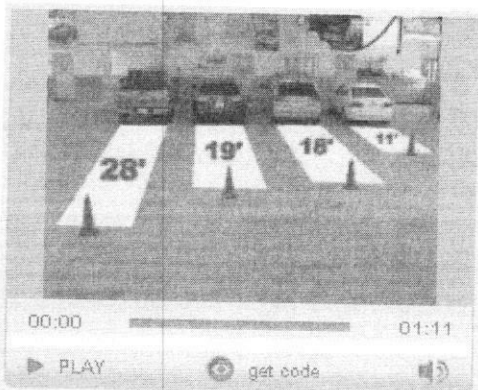

x Close

VIDEO:
Vehicle Blind Zones

This chart shows the length of the blind zone of each listed vehicle. The distance noted is how far behind the vehicle a 28-inch traffic cone had to be before the person, sitting in the driver's seat, could see its top by looking through the rear window.

Distances are provided for vehicles that are currently sold with no major changes from tested vehicle. Does not include vehicles with standard cameras. Plus, watch a video on how we test blind zones.

Best and worst rear blind zones