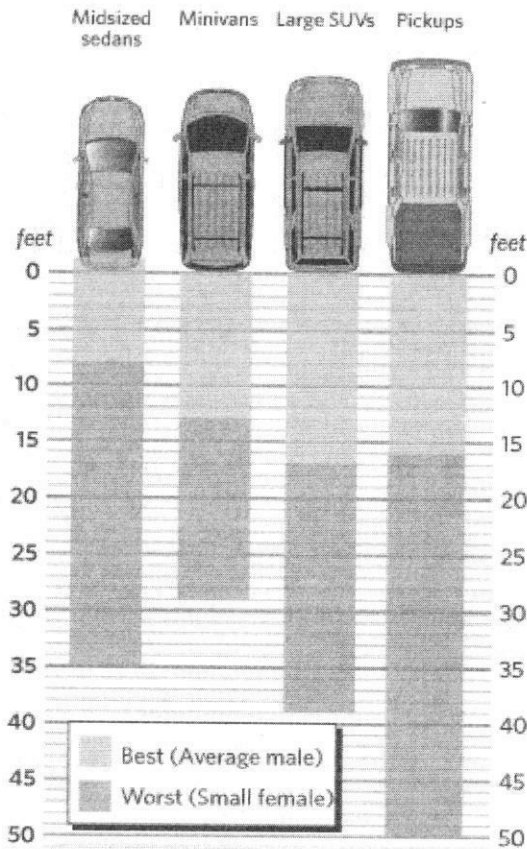

x Close

VIDEO:
Vehicle Blind Zones

This chart shows the length of the blind zone of each listed vehicle. The distance noted is how far behind the vehicle a 28-inch traffic cone had to be before the person, sitting in the driver's seat, could see its top by looking through the rear window.

Distances are provided for vehicles that are currently sold with no major changes from tested vehicle. Does not include vehicles with standard cameras. Plus, watch a video on how we test blind zones.

Best and worst rear blind zones

SMALL SEDANS		
	Driver 5' 8"	Driver 5' 1"
Best	2007 Hyundai Elantra; 2005 Chevrolet Cobalt (10 feet)	2004 Suzuki Forenza S (16 feet)
Worst	2004 Suzuki Forenza S (13 feet)	2005 Chevrolet Cobalt (24 feet)
Average small sedan (feet)	12	23
MID-SIZED SEDANS		
	Driver 5' 8"	Driver 5' 1"
Best	2008 Mercedes-Benz C300 (8 feet)	2004 Acura TSX (12 feet)
Worst	2005 Cadillac STS, 2005 Mitsubishi Galant GTS (21 feet)	2006 Mercury Milan base (35 feet)
Average mid-sized sedan (feet)	13	22
LARGE SEDANS		
	Driver 5' 8"	Driver 5' 1"
Best	2004 Kia Amanti (10 feet)	2004 Jaguar Vanden Plas (19 feet)
Worst	2004 Audi A8L (20 feet)	2006 Cadillac DTS (30 feet)
Average large sedan (feet)	12	22
WAGONS & HATCHBACKS		
	Driver 5' 8"	Driver 5' 1"
Best	2004 Chevrolet Aveo, 2007 Mini Cooper S (5 feet)	2004 Chevrolet Aveo, 2007 Toyota Yaris, 2006 Mazda3s, 2007